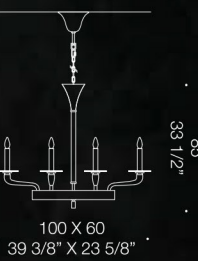

TETRA K6
8xMAX 46W E14

TETRA K8L
8xMAX 46W E14