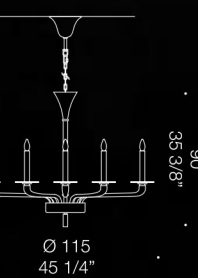

TETRA K12
12xMAX 46W E14

TETRA K16
16xMAX 46W E14