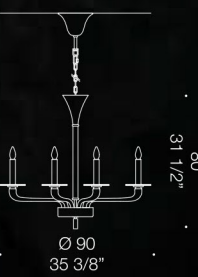

TETRA K8L
8xMAX 46W E14

TETRA K12
12xMAX 46W E14