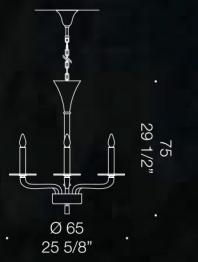

## Moody, elegant piece.

Tetra is a very elegant and sleek product which defies the traditional rounded nature of a chandelier. This design is highly influenced by the figure of a square. Perfect for a variety of interiors, this accent piece is highly customisable. Available in different configurations, including a rectangular version, suggested to hang over a dinner table.